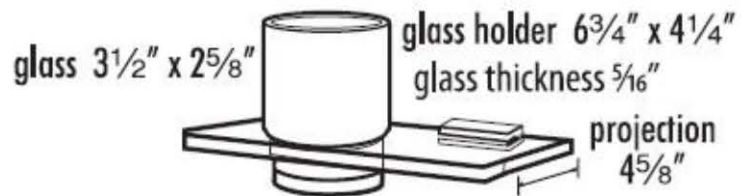

**SPECIFICATIONS**

**ARCH**

TUMBLER HOLDER WITH TUMBLER

**FEATURES**

Modern styling  
Multiple finishes  
Concealed installation

**WARRANTY**

Limited lifetime

**FINISHES**