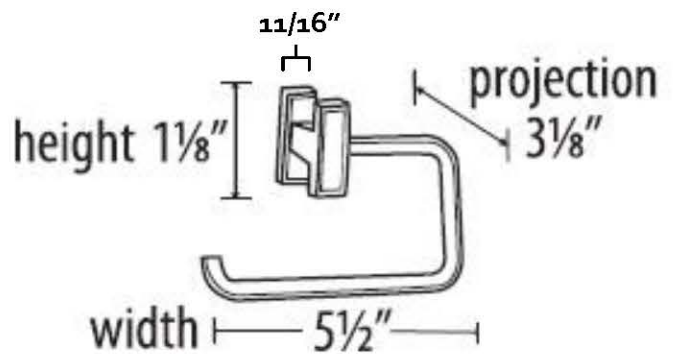

SPECIFICATIONS

ARCH

SINGLE POST TISSUE HOLDER

FEATURES

- Modern styling
- Multiple finishes
- Concealed installation

WARRANTY

Limited lifetime

FINISHES

- Polished Brass/Non-lacquered (PB/NL)
- Polished Chrome (PC)
- Polished Nickel (PN)
- Satin Nickel (SN)

MATERIAL

Brass

Item#

A7566

NOTE: Dimensions and specifications are subject to change without notice.