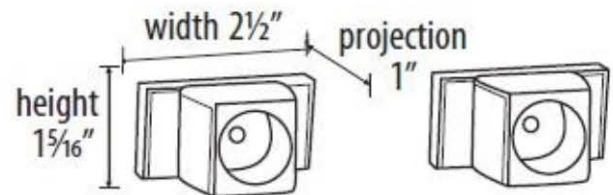

SPECIFICATIONS

ARCH
SHOWER ROD BRACKETS

FEATURES

Modern styling
Multiple finishes
Concealed installation

WARRANTY

Limited lifetime

FINISHES

Polished Brass/Non-lacquered (PB/NL)
Polished Chrome (PC)
Polished Nickel (PN)
Satin Nickel (SN)