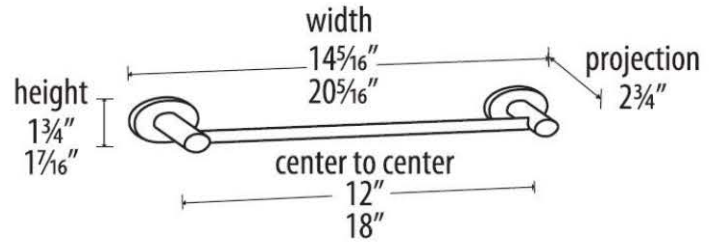

SPECIFICATIONS

CONTEMPORARY III
TOWEL BAR

FEATURES

- Modern styling
- Multiple finishes
- Concealed installation

WARRANTY

Limited lifetime

FINISHES

- Polished Brass/Non-lacquered (PB/NL)
- Polished Chrome (PC)
- Polished Nickel (PN)
- Satin Nickel (SN)

MATERIAL

Brass

Item#

A7620-12

NOTE: Dimensions and specifications are subject to change without notice.