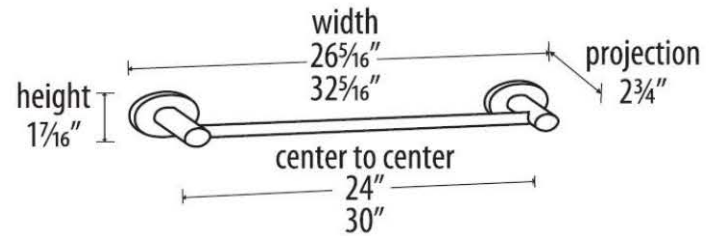

SPECIFICATIONS

CONTEMPORARY III
TOWEL BAR

FEATURES

- Modern styling
- Multiple finishes
- Concealed installation

WARRANTY

Limited lifetime

FINISHES

- Polished Brass/Non-lacquered (PB/NL)
- Polished Chrome (PC)
- Polished Nickel (PN)
- Satin Nickel (SN)

MATERIAL

Brass

Item#

A7620-12

NOTE: Dimensions and specifications are subject to change without notice.