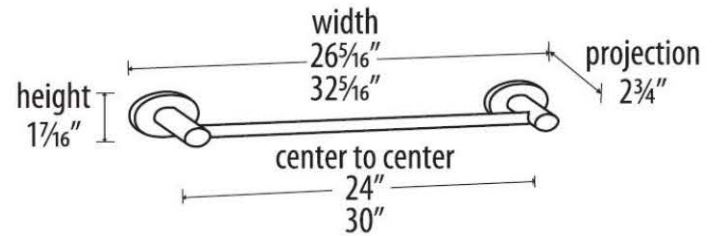

**SPECIFICATIONS**

**CONTEMPORARY III**  
TOWEL BAR

**FEATURES**

- Modern styling
- Multiple finishes
- Concealed installation

**WARRANTY**

Limited lifetime

**FINISHES**

- Polished Brass/Non-lacquered (PB/NL)
- Polished Chrome (PC)
- Polished Nickel (PN)
- Satin Nickel (SN)

**MATERIAL**

Brass

**Item#**

**A7620-12**

NOTE: Dimensions and specifications are subject to change without notice.