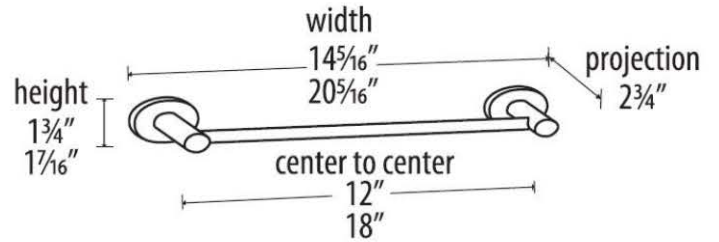

**SPECIFICATIONS**

**CONTEMPORARY III**  
TOWEL BAR

**FEATURES**

- Modern styling
- Multiple finishes
- Concealed installation

**WARRANTY**

Limited lifetime

**FINISHES**

- Polished Brass/Non-lacquered (PB/NL)
- Polished Chrome (PC)
- Polished Nickel (PN)
- Satin Nickel (SN)

**MATERIAL**

Brass

**Item#**

**A7620-12**

NOTE: Dimensions and specifications are subject to change without notice.