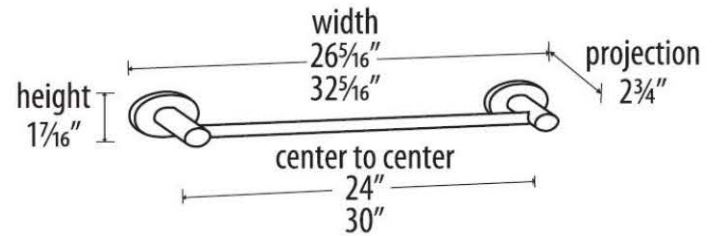

SPECIFICATIONS

CONTEMPORARY III
TOWEL BAR

FEATURES

- Modern styling
- Multiple finishes
- Concealed installation

WARRANTY

Limited lifetime

FINISHES

- Polished Brass/Non-lacquered (PB/NL)
- Polished Chrome (PC)
- Polished Nickel (PN)
- Satin Nickel (SN)

MATERIAL

Brass

Item#

A7620-12

NOTE: Dimensions and specifications are subject to change without notice.