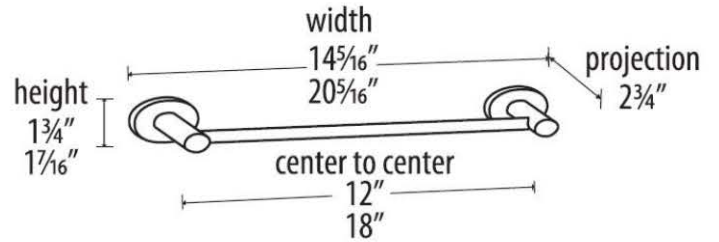

SPECIFICATIONS

CONTEMPORARY III
TOWEL BAR

FEATURES

- Modern styling
- Multiple finishes
- Concealed installation

WARRANTY

Limited lifetime

FINISHES

- Polished Brass/Non-lacquered (PB/NL)
- Polished Chrome (PC)
- Polished Nickel (PN)
- Satin Nickel (SN)

MATERIAL

Brass

Item#

A7620-12

NOTE: Dimensions and specifications are subject to change without notice.