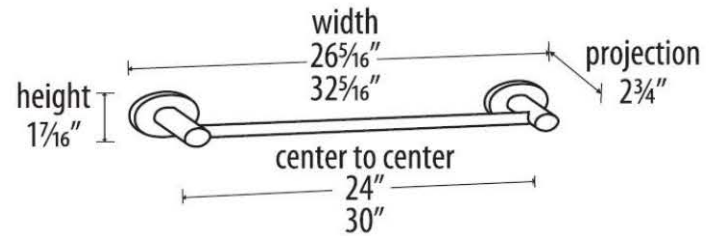

**SPECIFICATIONS**

**CONTEMPORARY III**  
TOWEL BAR

**FEATURES**

- Modern styling
- Multiple finishes
- Concealed installation

**WARRANTY**

Limited lifetime

**FINISHES**

- Polished Brass/Non-lacquered (PB/NL)
- Polished Chrome (PC)
- Polished Nickel (PN)
- Satin Nickel (SN)

**MATERIAL**

Brass

**Item#**

**A7620-12**

NOTE: Dimensions and specifications are subject to change without notice.