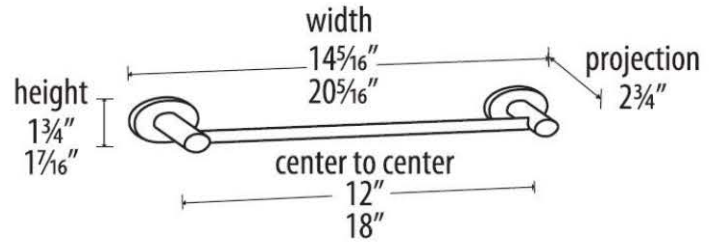

**SPECIFICATIONS**

**CONTEMPORARY III**  
TOWEL BAR

**FEATURES**

- Modern styling
- Multiple finishes
- Concealed installation

**WARRANTY**

Limited lifetime

**FINISHES**

- Polished Brass/Non-lacquered (PB/NL)
- Polished Chrome (PC)
- Polished Nickel (PN)
- Satin Nickel (SN)

**MATERIAL**

Brass

**Item#**

**A7620-12**

NOTE: Dimensions and specifications are subject to change without notice.