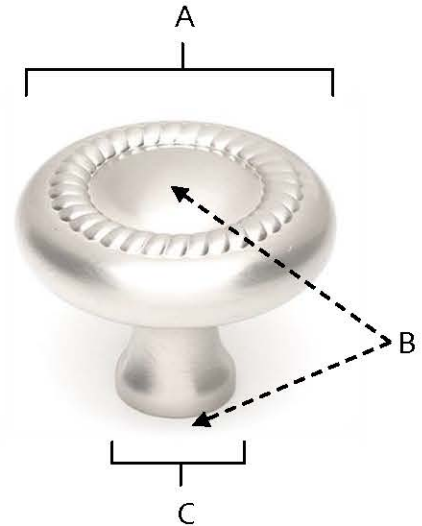

**SPECIFICATIONS**

**ROPE  
KNOBS**

**FEATURES**

- Traditional styling
- Multiple finishes
- Concealed installation

**WARRANTY**

Limited lifetime

**FINISHES**

- Polished Brass (PB)
- Polished Chrome (PC)
- Antique English (AE)
- Antique English Matte (AEM)
- Polished Antique (PA)
- Satin Nickel (SN)

**MATERIAL**

Brass

Item#	A	B	C
A812-1	1"	7/8"	3/8"
A812-14	1 1/4"	1"	15/32"
A812-38	1 1/2"	1 1/8"	9/16"

**KEY:**

- A - Length and Width
- B - Projection
- C - Mount Length and Width

NOTE: Dimensions and specifications are subject to change without notice.