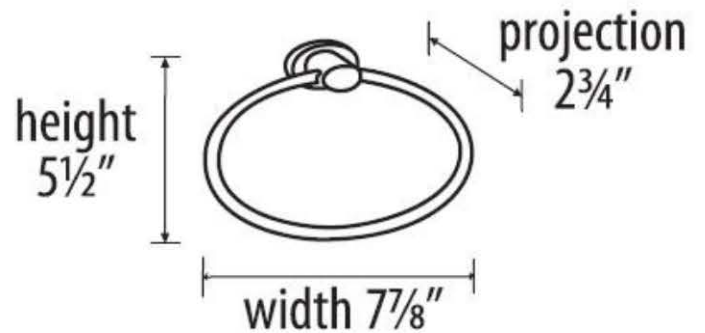

**SPECIFICATIONS**

**CONTEMPORARY III**  
TOWEL RING

**FEATURES**

Modern styling  
Multiple finishes  
Concealed installation

**WARRANTY**

Limited lifetime

**FINISHES**

Polished Brass/Non-lacquered (PB/NL)  
Polished Chrome (PC)  
Polished Nickel (PN)  
Satin Nickel (SN)

**MATERIAL**

Brass

Item#

A7640

NOTE: Dimensions and specifications are subject to change without notice.