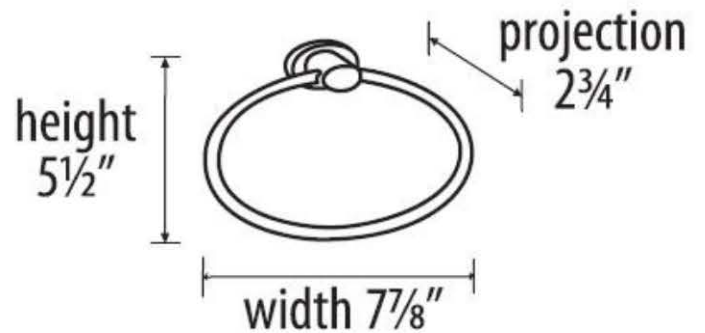

SPECIFICATIONS

CONTEMPORARY III
TOWEL RING

FEATURES

Modern styling
Multiple finishes
Concealed installation

WARRANTY

Limited lifetime

FINISHES

Polished Brass/Non-lacquered (PB/NL)
Polished Chrome (PC)
Polished Nickel (PN)
Satin Nickel (SN)

MATERIAL

Brass

Item#

A7640

NOTE: Dimensions and specifications are subject to change without notice.