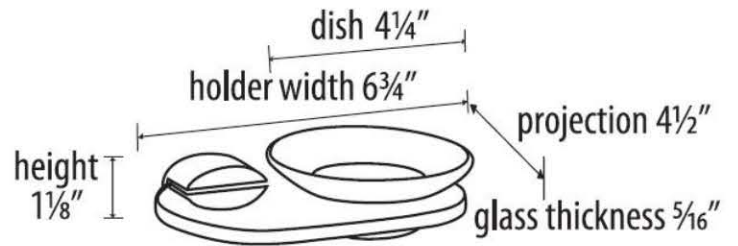

**SPECIFICATIONS**

**CONTEMPORARY III**  
SOAP HOLDER WITH DISH

**FEATURES**

Modern styling  
Multiple finishes  
Concealed installation

**WARRANTY**

Limited lifetime

**FINISHES**

Polished Brass/Non-lacquered (PB/NL)  
Polished Chrome (PC)  
Polished Nickel (PN)  
Satin Nickel (SN)

**MATERIAL**

Brass

Item#

A7630

NOTE: Dimensions and specifications are subject to change without notice.