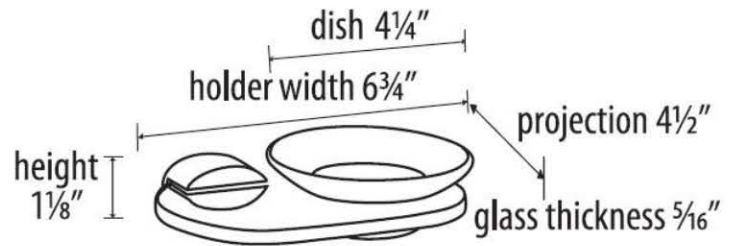

SPECIFICATIONS

CONTEMPORARY III
SOAP HOLDER WITH DISH

FEATURES

Modern styling
Multiple finishes
Concealed installation

WARRANTY

Limited lifetime

FINISHES

Polished Brass/Non-lacquered (PB/NL)
Polished Chrome (PC)
Polished Nickel (PN)
Satin Nickel (SN)

MATERIAL

Brass

Item#

A7630

NOTE: Dimensions and specifications are subject to change without notice.