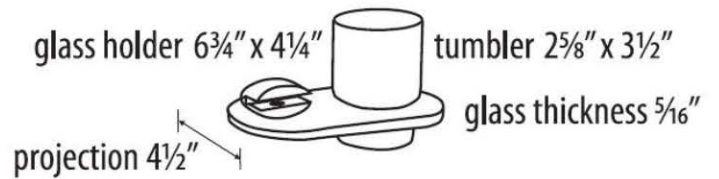

SPECIFICATIONS

CONTEMPORARY III

TUMBLER HOLDER WITH TUMBLER

FEATURES

Modern styling
Multiple finishes
Concealed installation

WARRANTY

Limited lifetime

FINISHES