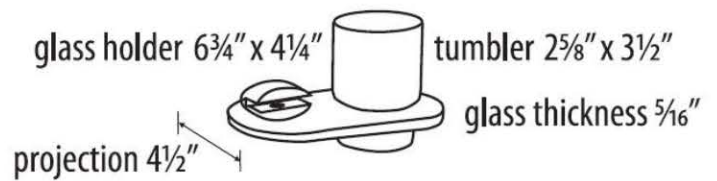

**SPECIFICATIONS**

**CONTEMPORARY III**

TUMBLER HOLDER WITH TUMBLER

**FEATURES**

Modern styling  
Multiple finishes  
Concealed installation

**WARRANTY**

Limited lifetime

**FINISHES**