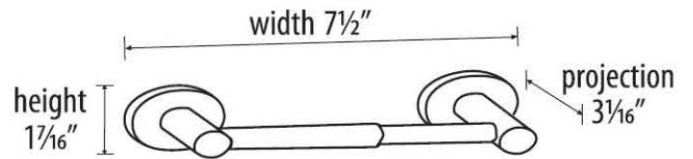

"Creations"®
by ALNO, INC.

PRODUCT SHEET

SPECIFICATIONS

CONTEMPORARY III

TISSUE HOLDER

FEATURES

Modern styling
Multiple finishes
Concealed installation

WARRANTY