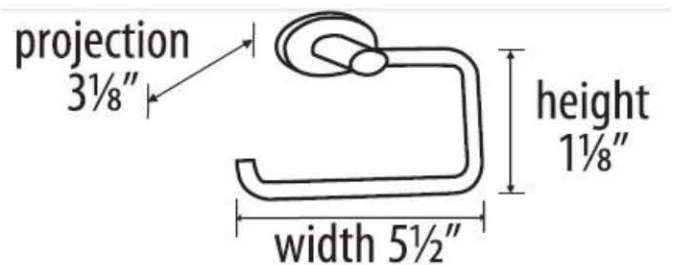

SPECIFICATIONS

CONTEMPORARY III

SINGLE POST TISSUE HOLDER

FEATURES

Modern styling
Multiple finishes
Concealed installation

WARRANTY

Limited lifetime

FINISHES