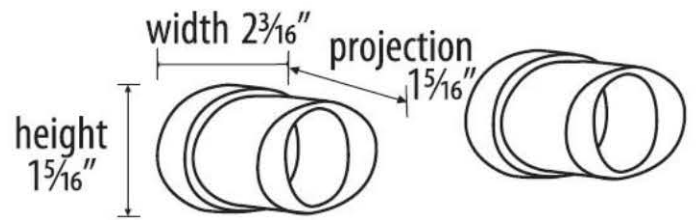

SPECIFICATIONS

CONTEMPORARY III
SHOWER ROD BRACKETS

FEATURES

Modern styling
Multiple finishes
Concealed installation

WARRANTY

Limited lifetime

FINISHES

Polished Brass/Non-lacquered (PB/NL)
Polished Chrome (PC)
Polished Nickel (PN)
Satin Nickel (SN)

MATERIAL

Brass

Item#

A7646

NOTE: Dimensions and specifications are subject to change without notice.