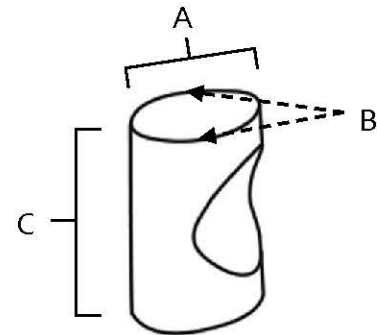

SPECIFICATIONS

**CONTEMPORARY III**  
KNOBS

**FEATURES**

- Modern styling
- Multiple finishes
- Concealed installation

**WARRANTY**

Limited lifetime

**FINISHES**

- Polished Chrome (PC)
- Polished Nickel (PN)
- Satin Nickel (SN)

**MATERIAL**

Brass

Item#	A	B	C
A250-34	14/16"	9/16"	14/16"
A250-1	1 1/8"	3/4"	1 3/16"

KEY:

- A - Length
- B - Width
- C - Projection

NOTE: Dimensions and specifications are subject to change without notice.