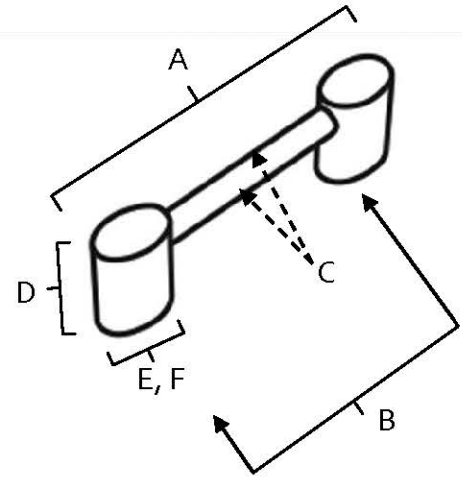

SPECIFICATIONS

CONTEMPORARY III
OVAL PULLS

FEATURES

- Modern styling
- Multiple finishes
- Concealed installation

WARRANTY

Limited lifetime

FINISHES

- Polished Chrome (PC)
- Polished Nickel (PN)
- Satin Nickel (SN)

MATERIAL

Brass

Item#	A	B	C	D	E (L)	F (W)
A250-3	3 7/8"	3"	1/4"	1 3/16"	7/8"	9/16"
A250-35	4 3/8"	3 1/2"	1/4"	1 3/16"	7/8"	9/16"
A250-4	4 7/8"	4"	1/4"	1 3/16"	7/8"	9/16"
A250-6	6 7/8"	6"	1/4"	1 3/8"	7/8"	9/16"

KEY:

- A - Overall Length
- B - Center to Center
- C - Handle Width
- D - Projection
- E - Mount Length
- F - Mount Width

NOTE: Dimensions and specifications are subject to change without notice.