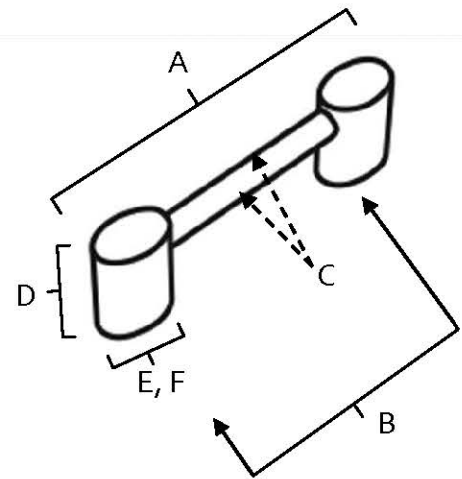

SPECIFICATIONS

CONTEMPORARY III
OVAL PULLS

FEATURES

- Modern styling
- Multiple finishes
- Concealed installation

WARRANTY

Limited lifetime

FINISHES

- Polished Chrome (PC)
- Polished Nickel (PN)
- Satin Nickel (SN)

MATERIAL

Brass

Item#	A	B	C	D	E (L)	F (W)
A250-3	3 7/8"	3"	1/4"	1 3/16"	7/8"	9/16"
A250-35	4 3/8"	3 1/2"	1/4"	1 3/16"	7/8"	9/16"
A250-4	4 7/8"	4"	1/4"	1 3/16"	7/8"	9/16"
A250-6	6 7/8"	6"	1/4"	1 3/8"	7/8"	9/16"

KEY:

- A - Overall Length
- B - Center to Center
- C - Handle Width
- D - Projection
- E - Mount Length
- F - Mount Width

NOTE: Dimensions and specifications are subject to change without notice.