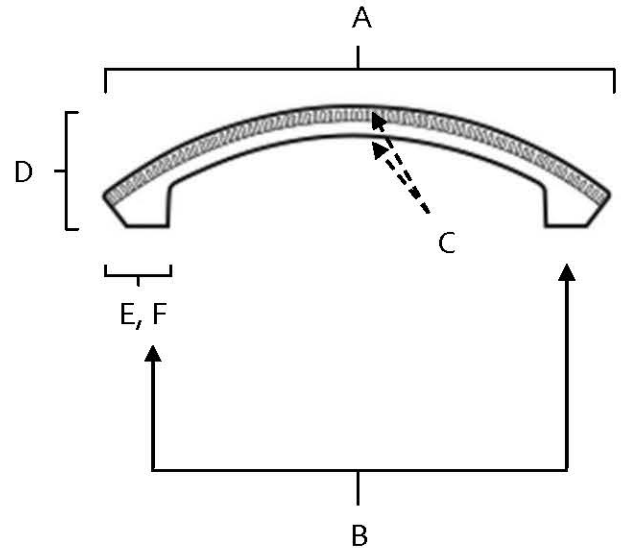

SPECIFICATIONS

**REGAL
PULLS**

FEATURES

- Transitional styling
- Multiple finishes
- Concealed installation

WARRANTY

Limited lifetime

FINISHES

- Polished Chrome (PC)
- Antique English Matte (AEM)
- Barcelona (BARC)
- Chocolate Bronze (BRZ)
- Pewter (PEW)
- Satin Nickel (SN)

MATERIAL

Brass

Item#	A	B	C	D	E (L)	F (W)
A240-3	3 5/8"	3"	5/8"	1"	1/2"	5/8"
A240-35	4 1/4"	3 1/2"	5/8"	1"	1/2"	5/8"
A240-4	4 3/4"	4"	5/8"	1"	1/2"	5/8"
A240-6	6 3/4"	6"	5/8"	1 1/4"	1/2"	5/8"

KEY:

- A - Overall Length
- B - Center to Center
- C - Handle Width
- D - Projection
- E - Mount Length
- F - Mount Width

NOTE: Dimensions and specifications are subject to change without notice.