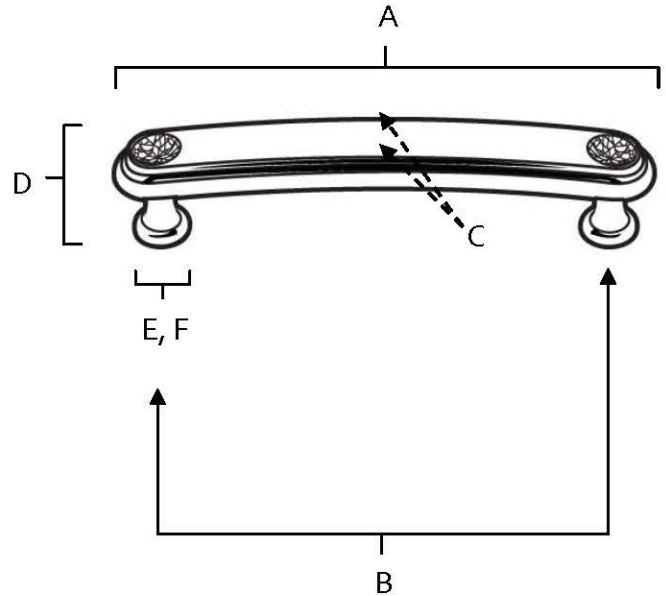

SPECIFICATIONS

**CRYSTAL
PULLS**

FEATURES

- Traditional styling
- Multiple finishes
- Concealed installation

WARRANTY

Limited lifetime

FINISHES

- Polished Brass (PB)
- Polished Chrome (PC)
- Bronze (BRZ)
- Polished Antique (PA)
- Polished Nickel (PN)
- Satin Nickel (SN)
- Gold (GLD)

MATERIAL

- Brass
- Swarovski Crystal

Item#	A	B	C	D	E (L)	F (W)
C211-3	3 3/4"	3"	3/4"	1"	15/32"	15/32"
C211-35	4 1/4"	3 1/2"	3/4"	1"	15/32"	15/32"
C211-4	4 3/4"	4"	3/4"	1"	15/32"	15/32"
C211-6	6 3/4"	6"	3/4"	1 1/8"	1/2"	1/2"

KEY:

- A - Overall Length
- B - Center to Center
- C - Handle Width
- D - Projection
- E - Mount Length
- F - Mount Width

NOTE: Dimensions and specifications are subject to change without notice.