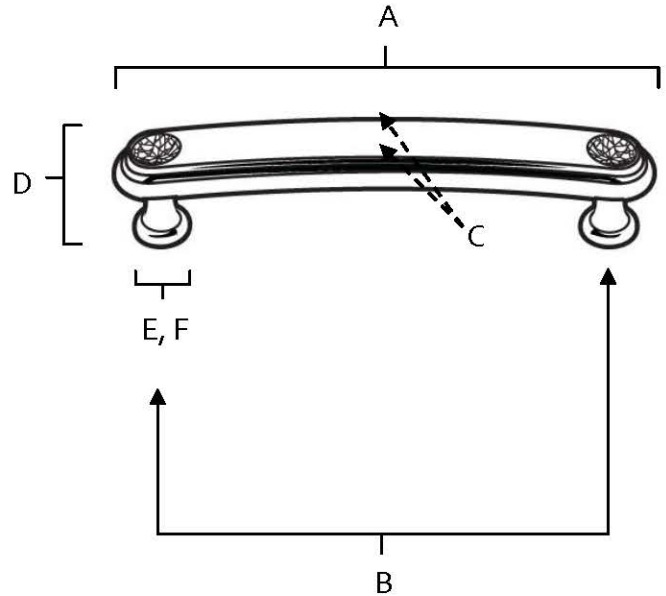

**SPECIFICATIONS**

**CRYSTAL  
PULLS**

**FEATURES**

- Traditional styling
- Multiple finishes
- Concealed installation

**WARRANTY**

Limited lifetime

**FINISHES**

- Polished Brass (PB)
- Polished Chrome (PC)
- Bronze (BRZ)
- Polished Antique (PA)
- Polished Nickel (PN)
- Satin Nickel (SN)
- Gold (GLD)

**MATERIAL**

- Brass
- Swarovski Crystal

Item#	A	B	C	D	E (L)	F (W)
<b>C211-3</b>	3 3/4"	3"	3/4"	1"	15/32"	15/32"
<b>C211-35</b>	4 1/4"	3 1/2"	3/4"	1"	15/32"	15/32"
<b>C211-4</b>	4 3/4"	4"	3/4"	1"	15/32"	15/32"
<b>C211-6</b>	6 3/4"	6"	3/4"	1 1/8"	1/2"	1/2"

**KEY:**

- A - Overall Length
- B - Center to Center
- C - Handle Width
- D - Projection
- E - Mount Length
- F - Mount Width

NOTE: Dimensions and specifications are subject to change without notice.