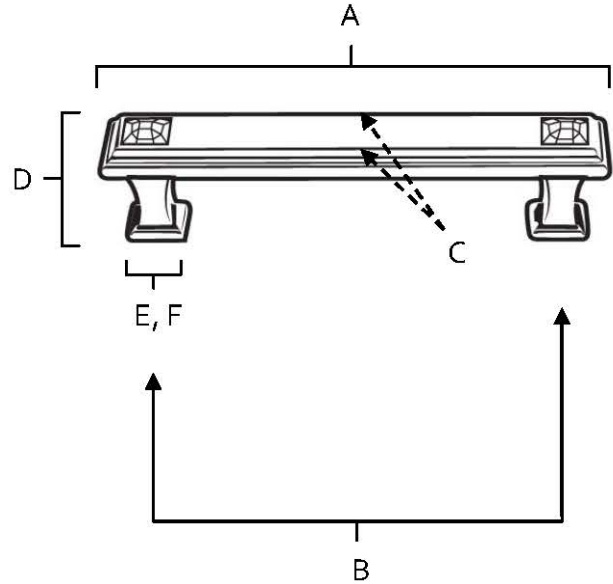

SPECIFICATIONS

**CRYSTAL
PULLS**

FEATURES

- Traditional styling
- Multiple finishes
- Concealed installation

WARRANTY

Limited lifetime

FINISHES

- Polished Brass (PB)
- Polished Chrome (PC)
- Bronze (BRZ)
- Polished Antique (PA)
- Polished Nickel (PN)
- Satin Nickel (SN)
- Gold (GLD)

MATERIAL

- Brass
- Swarovski Crystal

Item#	A	B	C	D	E (L)	F (W)
C213-3	3 3/4"	3"	3/4"	1 1/8"	7/16"	7/16"
C213-35	4 1/4"	3 1/2"	3/4"	1 1/8"	7/16"	7/16"
C213-4	4 3/4"	4"	3/4"	1 1/8"	7/16"	7/16"
C213-6	6 3/4"	6"	3/4"	1 1/4"	1/2"	1/2"

KEY:

- A - Overall Length
- B - Center to Center
- C - Handle Width
- D - Projection
- E - Mount Length
- F - Mount Width

NOTE: Dimensions and specifications are subject to change without notice.