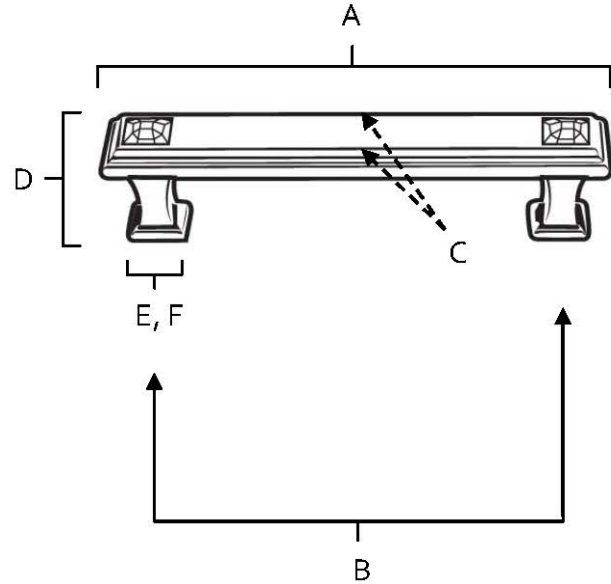

SPECIFICATIONS

**CRYSTAL
PULLS**

FEATURES

- Traditional styling
- Multiple finishes
- Concealed installation

WARRANTY

Limited lifetime

FINISHES

- Polished Brass (PB)
- Polished Chrome (PC)
- Bronze (BRZ)
- Polished Antique (PA)
- Polished Nickel (PN)
- Satin Nickel (SN)
- Gold (GLD)

MATERIAL

- Brass
- Swarovski Crystal

Item#	A	B	C	D	E (L)	F (W)
C213-3	3 3/4"	3"	3/4"	1 1/8"	7/16"	7/16"
C213-35	4 1/4"	3 1/2"	3/4"	1 1/8"	7/16"	7/16"
C213-4	4 3/4"	4"	3/4"	1 1/8"	7/16"	7/16"
C213-6	6 3/4"	6"	3/4"	1 1/4"	1/2"	1/2"

KEY:

- A - Overall Length
- B - Center to Center
- C - Handle Width
- D - Projection
- E - Mount Length
- F - Mount Width

NOTE: Dimensions and specifications are subject to change without notice.