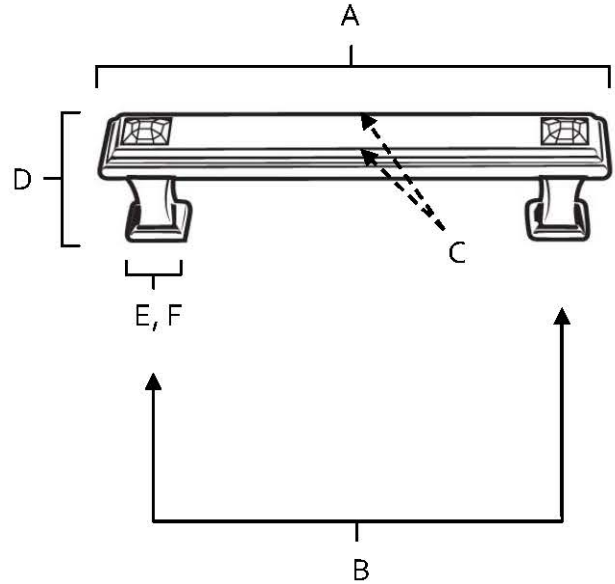

SPECIFICATIONS

**CRYSTAL
PULLS**

FEATURES

- Traditional styling
- Multiple finishes
- Concealed installation

WARRANTY

Limited lifetime

FINISHES

- Polished Brass (PB)
- Polished Chrome (PC)
- Bronze (BRZ)
- Polished Antique (PA)
- Polished Nickel (PN)
- Satin Nickel (SN)
- Gold (GLD)

MATERIAL

- Brass
- Swarovski Crystal

Item#	A	B	C	D	E (L)	F (W)
C213-3	3 3/4"	3"	3/4"	1 1/8"	7/16"	7/16"
C213-35	4 1/4"	3 1/2"	3/4"	1 1/8"	7/16"	7/16"
C213-4	4 3/4"	4"	3/4"	1 1/8"	7/16"	7/16"
C213-6	6 3/4"	6"	3/4"	1 1/4"	1/2"	1/2"

KEY:

- A - Overall Length
- B - Center to Center
- C - Handle Width
- D - Projection
- E - Mount Length
- F - Mount Width

NOTE: Dimensions and specifications are subject to change without notice.