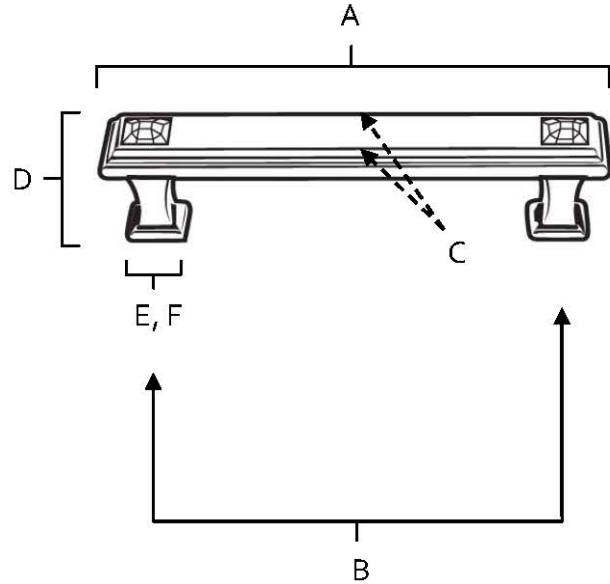

SPECIFICATIONS

**CRYSTAL
PULLS**

FEATURES

- Traditional styling
- Multiple finishes
- Concealed installation

WARRANTY

Limited lifetime

FINISHES

- Polished Brass (PB)
- Polished Chrome (PC)
- Bronze (BRZ)
- Polished Antique (PA)
- Polished Nickel (PN)
- Satin Nickel (SN)
- Gold (GLD)

MATERIAL

- Brass
- Swarovski Crystal

Item#	A	B	C	D	E (L)	F (W)
C213-3	3 3/4"	3"	3/4"	1 1/8"	7/16"	7/16"
C213-35	4 1/4"	3 1/2"	3/4"	1 1/8"	7/16"	7/16"
C213-4	4 3/4"	4"	3/4"	1 1/8"	7/16"	7/16"
C213-6	6 3/4"	6"	3/4"	1 1/4"	1/2"	1/2"

KEY:

- A - Overall Length
- B - Center to Center
- C - Handle Width
- D - Projection
- E - Mount Length
- F - Mount Width

NOTE: Dimensions and specifications are subject to change without notice.