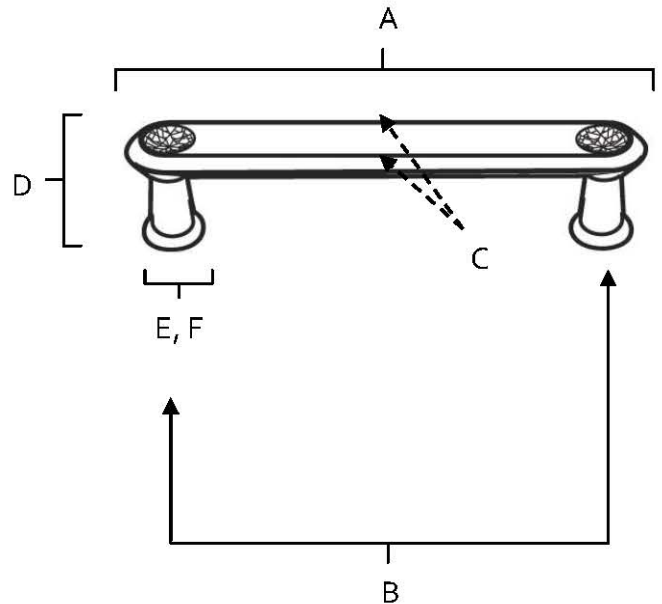

MATERIAL

- Brass
- Swarovski Crystal

Item#	A	B	C	D	E (L)	F (W)
C214-3	3 5/8"	3"	5/8"	1"	7/16"	7/16"
C214-35	4 1/8"	3 1/2"	5/8"	1"	7/16"	7/16"
C214-4	4 5/8"	4"	5/8"	1"	15/32"	15/32"
C214-6	6 5/8"	6"	11/16"	1 1/4"	1/2"	1/2"

KEY:

- A - Overall Length
- B - Center to Center
- C - Handle Width
- D - Projection
- E - Mount Length
- F - Mount Width

NOTE: Dimensions and specifications are subject to change without notice.