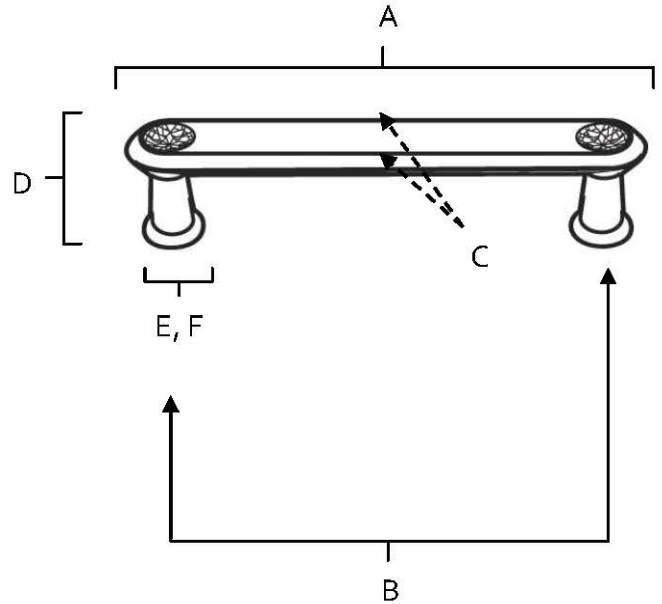

SPECIFICATIONS

**CRYSTAL
PULLS**

FEATURES

- Traditional styling
- Multiple finishes
- Concealed installation

WARRANTY

Limited lifetime

FINISHES

- Polished Brass (PB)
- Polished Chrome (PC)
- Bronze (BRZ)
- Polished Antique (PA)
- Polished Nickel (PN)
- Satin Nickel (SN)
- Gold (GLD)

MATERIAL

- Brass
- Swarovski Crystal

Item#	A	B	C	D	E (L)	F (W)
C214-3	3 5/8"	3"	5/8"	1"	7/16"	7/16"
C214-35	4 1/8"	3 1/2"	5/8"	1"	7/16"	7/16"
C214-4	4 5/8"	4"	5/8"	1"	15/32"	15/32"
C214-6	6 5/8"	6"	11/16"	1 1/4"	1/2"	1/2"

KEY:

- A - Overall Length
- B - Center to Center
- C - Handle Width
- D - Projection
- E - Mount Length
- F - Mount Width

NOTE: Dimensions and specifications are subject to change without notice.