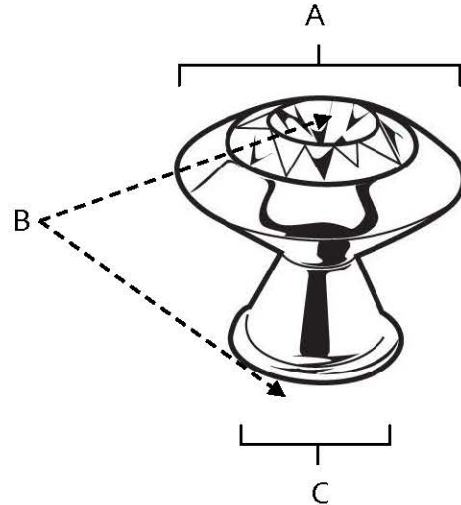

**SPECIFICATIONS**

**CRYSTAL**  
**ROUND CRYSTAL KNOB**

**FEATURES**

- Traditional styling
- Multiple finishes
- Concealed installation

**WARRANTY**

Limited lifetime

**FINISHES**

- Polished Brass (PB)
- Polished Chrome (PC)
- Bronze (BRZ)
- Polished Antique (PA)
- Polished Nickel (PN)
- Satin Nickel (SN)
- Gold (GLD)

**MATERIAL**

- Brass
- Swarovski Crystal

Item#	A	B	C
<b>C214</b>	1 1/4"	1 1/8"	3/4"

**KEY:**

- A - Length and Width
- B - Projection
- C - Mount Length and Width

NOTE: Dimensions and specifications are subject to change without notice.