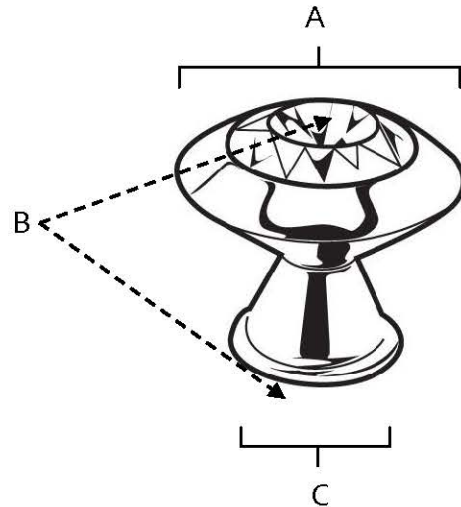

**SPECIFICATIONS**

**CRYSTAL**  
**ROUND CRYSTAL KNOB**

**FEATURES**

- Traditional styling
- Multiple finishes
- Concealed installation

**WARRANTY**

Limited lifetime

**FINISHES**

- Polished Brass (PB)
- Polished Chrome (PC)
- Bronze (BRZ)
- Polished Antique (PA)
- Polished Nickel (PN)
- Satin Nickel (SN)
- Gold (GLD)

**MATERIAL**

- Brass
- Swarovski Crystal

Item#	A	B	C
<b>C214</b>	1 1/4"	1 1/8"	3/4"

**KEY:**

- A - Length and Width
- B - Projection
- C - Mount Length and Width

NOTE: Dimensions and specifications are subject to change without notice.