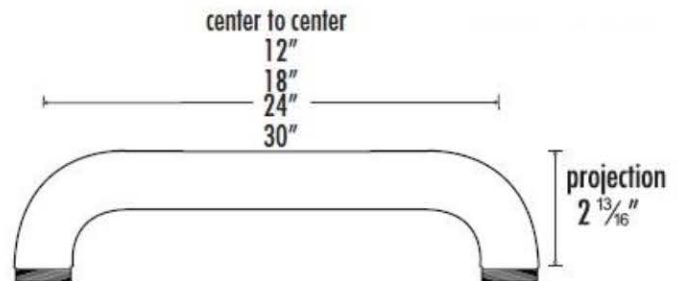

- Polished Chrome (PC)
- Polished Nickel (PN)
- Satin Nickel (SN)

**MATERIAL**

Brass

**Item#**

- A0012
- A0018
- A0024
- A0030

NOTE: Dimensions and specifications are subject to change without notice.