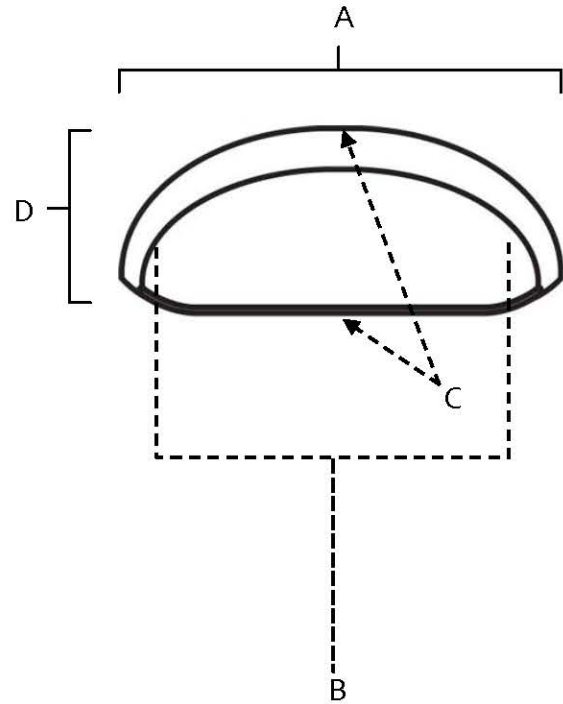

SPECIFICATIONS

CUP PULLS

FEATURES

- Modern styling
- Multiple finishes
- Concealed installation

WARRANTY

Limited lifetime

FINISHES

- Polished Brass (PB)
- Polished Chrome (PC)
- Antique English (AE)
- Antique English Matte (AEM)
- Antique Pewter (AP)
- Barcelona (BARC)
- Bronze (BRZ)
- Chocolate Bronze (CHBRZ)
- Matte Black (MB)
- Polished Antique (PA)
- Polished Nickel (PN)
- Satin Nickel (SN)

MATERIAL

Brass

Item#	A	B	C	D
A1262	3 3/4"	3"	1 1/4"	1"
A1263	4 5/8"	3"	1 3/4"	1 1/8"
A1350	3 1/2"	3"	1 3/4"	1"
A1355	4 3/4"	3 1/2"	1 7/8"	1 1/4"

KEY:

- A - Overall Length
- B - Center to Center
- C - Width
- D - Projection