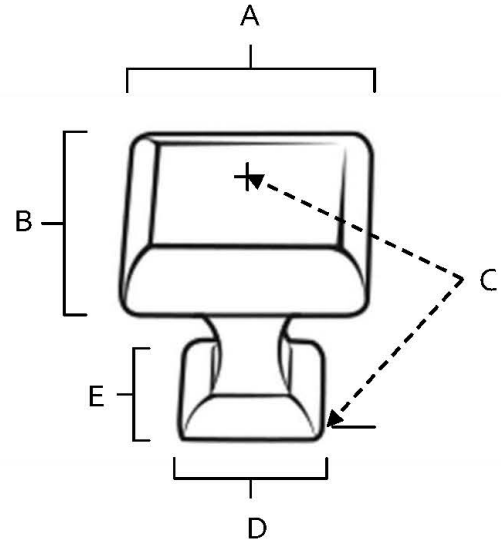

SPECIFICATIONS

MANHATTAN
SQUARE KNOBS

FEATURES

Modern styling
Multiple finishes
Concealed installation

WARRANTY

Limited lifetime

FINISHES

Polished Chrome (PC)
Bronze (BRZ)
Polished Nickel (PN)
Satin Nickel (SN)

MATERIAL

Brass

Item#	A	B	C	D	E
A310-1	1"	1"	1"	9/16"	9/16"
A310-14	1 1/4"	1 1/4"	1 1/8"	11/16"	11/16"
A310-45	1 3/4"	1 3/4"	1 1/2"	7/8"	7/8"

KEY:

A - Length
B - Width
C - Projection
D - Mount Length
E - Mount Width

NOTE: Dimensions and specifications are subject to change without notice.