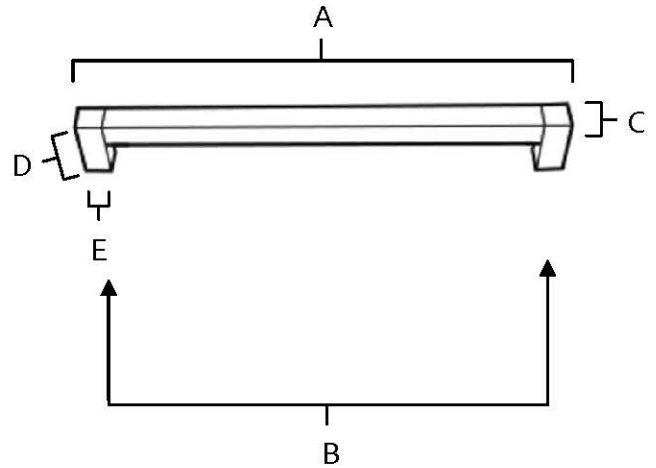

**SPECIFICATIONS**

**BLOCK  
PULLS**

**FEATURES**

- Modern styling
- Multiple finishes
- Concealed installation

**WARRANTY**

Limited lifetime

**FINISHES**

- Polished Chrome (PC)
- Polished Nickel (PN)
- Satin Nickel (SN)
- Bronze (BRZ)
- Chocolate Bronze (CHBRZ)

**MATERIAL**

Brass

Item#	A	B	C	D	E (L) (W)
A420-3	3 5/8"	3"	5/8"	1 1/2"	5/8"
A420-35	4 1/8"	3 1/2"	5/8"	1 1/2"	5/8"
A420-4	4 5/8"	4"	5/8"	1 1/2"	5/8"
A420-6	6 5/8"	6"	5/8"	1 1/2"	5/8"

**KEY:**

- A - Overall Length
- B - Center to Center
- C - Handle Width
- D - Projection
- E - Mount Length

NOTE: Dimensions and specifications are subject to change without notice.