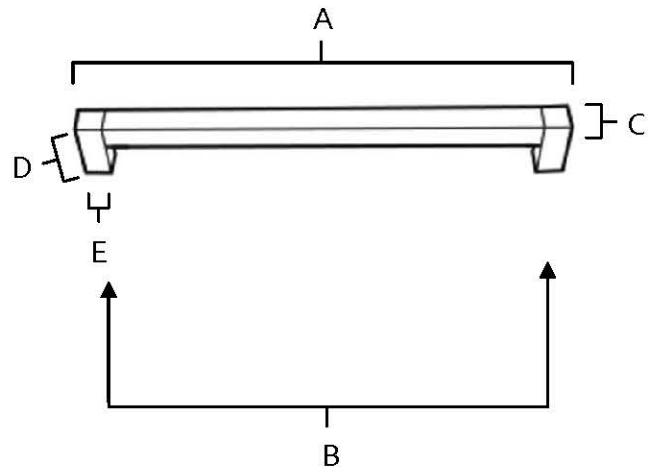

**SPECIFICATIONS**

**BLOCK  
PULLS**

**FEATURES**

- Modern styling
- Multiple finishes
- Concealed installation

**WARRANTY**

Limited lifetime

**FINISHES**

- Polished Chrome (PC)
- Polished Nickel (PN)
- Satin Nickel (SN)
- Bronze (BRZ)
- Chocolate Bronze (CHBRZ)

**MATERIAL**

Brass

Item#	A	B	C	D	E (L) (W)
A420-3	3 5/8"	3"	5/8"	1 1/2"	5/8"
A420-35	4 1/8"	3 1/2"	5/8"	1 1/2"	5/8"
A420-4	4 5/8"	4"	5/8"	1 1/2"	5/8"
A420-6	6 5/8"	6"	5/8"	1 1/2"	5/8"

**KEY:**

- A - Overall Length
- B - Center to Center
- C - Handle Width
- D - Projection
- E - Mount Length

NOTE: Dimensions and specifications are subject to change without notice.