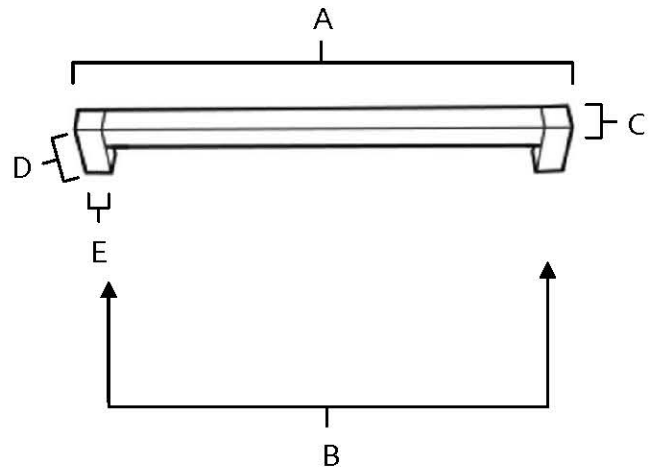

**SPECIFICATIONS**

**BLOCK  
PULLS**

**FEATURES**

- Modern styling
- Multiple finishes
- Concealed installation

**WARRANTY**

Limited lifetime

**FINISHES**

- Polished Chrome (PC)
- Polished Nickel (PN)
- Satin Nickel (SN)
- Bronze (BRZ)
- Chocolate Bronze (CHBRZ)

**MATERIAL**

Brass

Item#	A	B	C	D	E (L) (W)
A420-3	3 5/8"	3"	5/8"	1 1/2"	5/8"
A420-35	4 1/8"	3 1/2"	5/8"	1 1/2"	5/8"
A420-4	4 5/8"	4"	5/8"	1 1/2"	5/8"
A420-6	6 5/8"	6"	5/8"	1 1/2"	5/8"

**KEY:**

- A - Overall Length
- B - Center to Center
- C - Handle Width
- D - Projection
- E - Mount Length

NOTE: Dimensions and specifications are subject to change without notice.