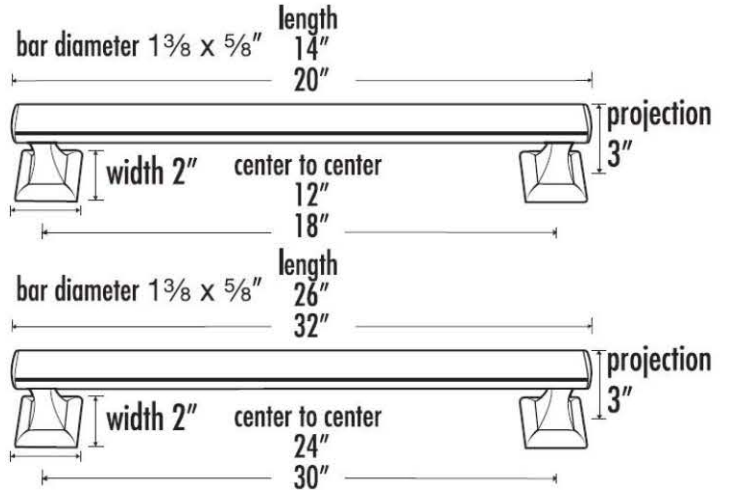

**SPECIFICATIONS**

**MANHATTAN**  
TOWEL BAR

**FEATURES**

- Modern styling
- Multiple finishes
- Concealed installation

**WARRANTY**

Limited lifetime

**FINISHES**

- Polished Brass/Non-lacquered (PB/NL)
- Polished Chrome (PC)
- Bronze (BRZ)
- Polished Nickel (PN)
- Satin Nickel (SN)

**MATERIAL**

Brass

**Item#**

- A7420-12**
- A7420-18**
- A7420-24**
- A7420-30**

NOTE: Dimensions and specifications are subject to change without notice.