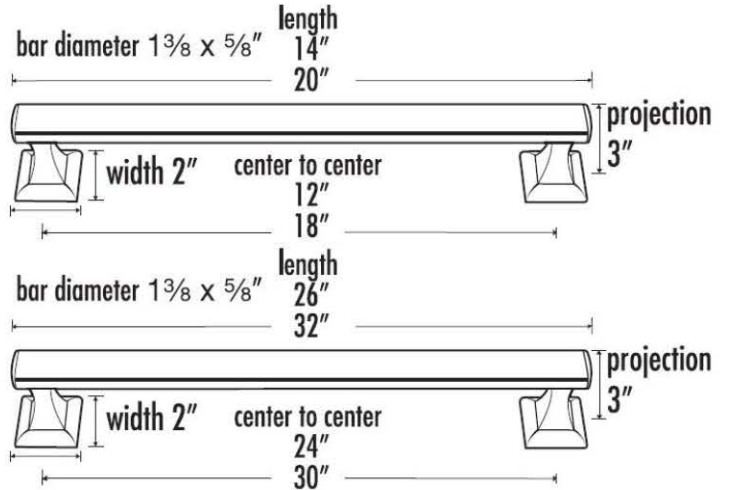

SPECIFICATIONS

MANHATTAN
TOWEL BAR

FEATURES

- Modern styling
- Multiple finishes
- Concealed installation

WARRANTY

Limited lifetime

FINISHES

- Polished Brass/Non-lacquered (PB/NL)
- Polished Chrome (PC)
- Bronze (BRZ)
- Polished Nickel (PN)
- Satin Nickel (SN)

MATERIAL

Brass

Item#

- A7420-12**
- A7420-18**
- A7420-24**
- A7420-30**

NOTE: Dimensions and specifications are subject to change without notice.