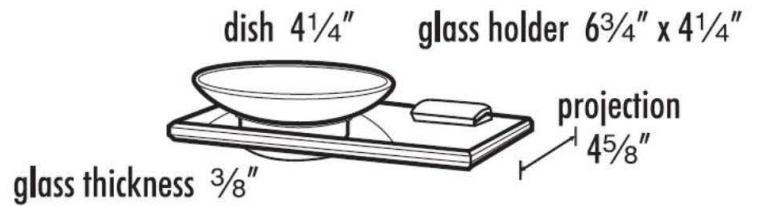

"Creations"®
by ALNO, INC.

PRODUCT SHEET

SPECIFICATIONS

MANHATTAN

SOAP HOLDER WITH DISH

FEATURES

Modern styling
Multiple finishes
Concealed installation

WARRANTY