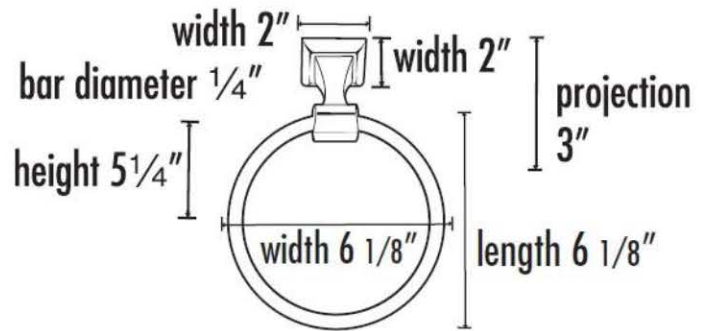

SPECIFICATIONS

MANHATTAN
TOWEL RING

FEATURES

Modern styling
Multiple finishes
Concealed installation

WARRANTY

Limited lifetime

FINISHES

Polished Brass/Non-lacquered (PB/NL)
Polished Chrome (PC)
Bronze (BRZ)
Polished Nickel (PN)
Satin Nickel (SN)

MATERIAL

Brass

Item#

A7440

NOTE: Dimensions and specifications are subject to change without notice.