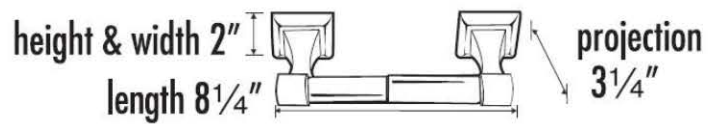

SPECIFICATIONS

MANHATTAN
TISSUE HOLDER

FEATURES

- Modern styling
- Multiple finishes
- Concealed installation

WARRANTY

Limited lifetime

FINISHES

- Polished Brass/Non-lacquered (PB/NL)
- Polished Chrome (PC)
- Bronze (BRZ)
- Polished Nickel (PN)
- Satin Nickel (SN)