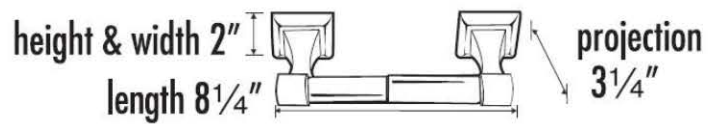

SPECIFICATIONS

MANHATTAN
TISSUE HOLDER

FEATURES

Modern styling
Multiple finishes
Concealed installation

WARRANTY

Limited lifetime

FINISHES

Polished Brass/Non-lacquered (PB/NL)
Polished Chrome (PC)
Bronze (BRZ)
Polished Nickel (PN)
Satin Nickel (SN)