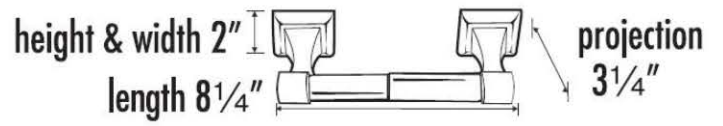

SPECIFICATIONS

MANHATTAN
TISSUE HOLDER

FEATURES

- Modern styling
- Multiple finishes
- Concealed installation

WARRANTY

Limited lifetime

FINISHES

- Polished Brass/Non-lacquered (PB/NL)
- Polished Chrome (PC)
- Bronze (BRZ)
- Polished Nickel (PN)
- Satin Nickel (SN)