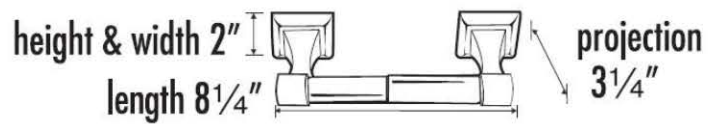

**SPECIFICATIONS**

**MANHATTAN**  
TISSUE HOLDER

**FEATURES**

Modern styling  
Multiple finishes  
Concealed installation

**WARRANTY**

Limited lifetime

**FINISHES**

Polished Brass/Non-lacquered (PB/NL)  
Polished Chrome (PC)  
Bronze (BRZ)  
Polished Nickel (PN)  
Satin Nickel (SN)