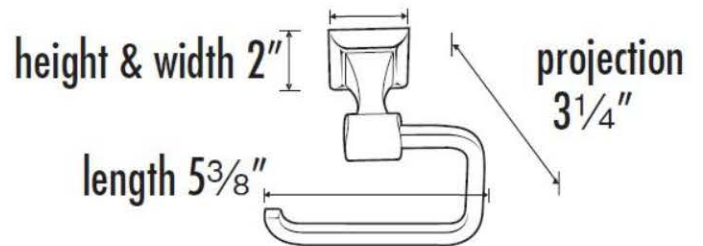

SPECIFICATIONS

MANHATTAN

SINGLE POST TISSUE HOLDER

FEATURES

- Modern styling
- Multiple finishes
- Concealed installation

WARRANTY

Limited lifetime

FINISHES