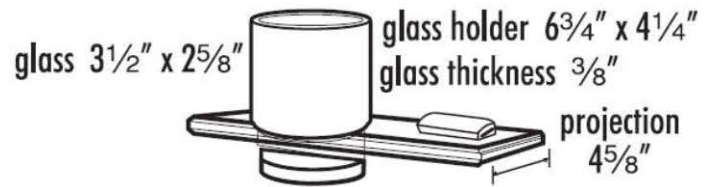

SPECIFICATIONS

MANHATTAN

TUMBLER HOLDER WITH TUMBLER

FEATURES

Modern styling
Multiple finishes
Concealed installation

WARRANTY

Limited lifetime

FINISHES