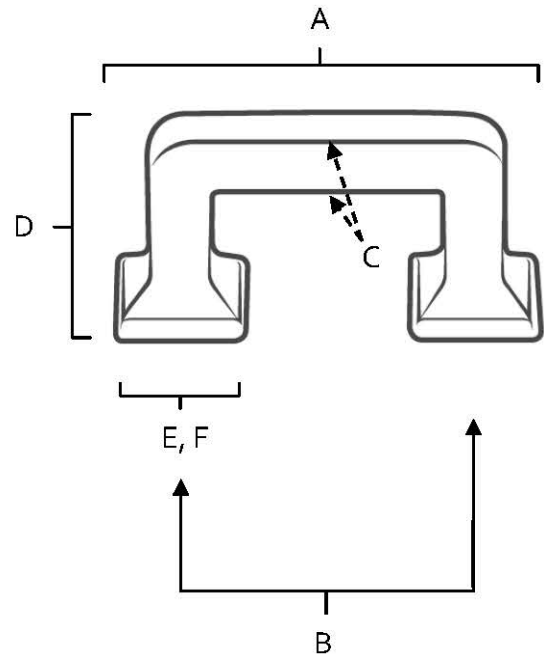

SPECIFICATIONS

**MILLENNIUM
PULL**

FEATURES

Modern styling
Multiple finishes
Concealed installation

WARRANTY

Limited lifetime

FINISHES

Polished Chrome (PC)
Bronze (BRZ)
Polished Nickel (PN)
Satin Nickel (SN)

MATERIAL

Brass

Item#	A	B	C	D	E (L)	F (W)
A950	2 1/8"	1 1/2"	1/4"	1 1/8"	5/8"	5/8"

KEY:

- A - Overall Length
- B - Center to Center
- C - Handle Width
- D - Projection
- E - Mount Length
- F - Mount Width

NOTE: Dimensions and specifications are subject to change without notice.