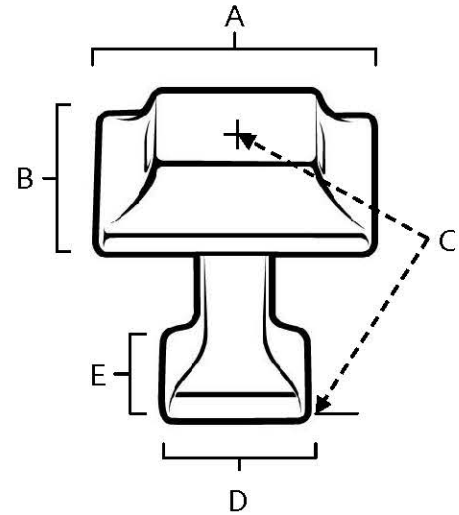

**SPECIFICATIONS**

**MILLENNIUM  
SQUARE KNOBS**

**FEATURES**

Modern styling  
Multiple finishes  
Concealed installation

**WARRANTY**

Limited lifetime

**FINISHES**

Polished Chrome (PC)  
Bronze (BRZ)  
Polished Nickel (PN)  
Satin Nickel (SN)

**MATERIAL**

Brass

Item#	A	B	C	D	E
<b>A950-1</b>	1"	1"	1"	1/2"	1/2"
<b>A950-14</b>	1 1/4"	1 1/4"	1"	5/8"	5/8"

**KEY:**

A - Length  
B - Width  
C - Projection  
D - Mount Length  
E - Mount Width

NOTE: Dimensions and specifications are subject to change without notice.