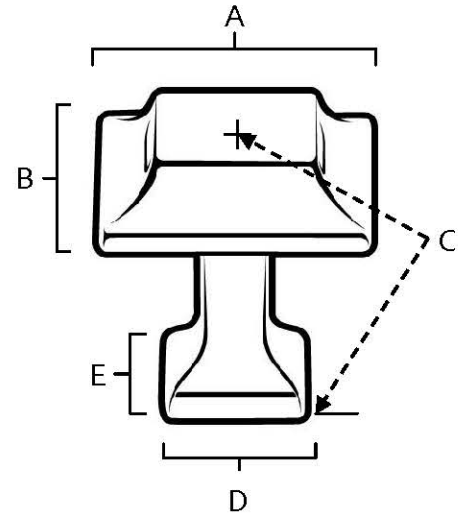

SPECIFICATIONS

**MILLENNIUM
SQUARE KNOBS**

FEATURES

Modern styling
Multiple finishes
Concealed installation

WARRANTY

Limited lifetime

FINISHES

Polished Chrome (PC)
Bronze (BRZ)
Polished Nickel (PN)
Satin Nickel (SN)

MATERIAL

Brass

Item#	A	B	C	D	E
A950-1	1"	1"	1"	1/2"	1/2"
A950-14	1 1/4"	1 1/4"	1"	5/8"	5/8"

KEY:

A - Length
B - Width
C - Projection
D - Mount Length
E - Mount Width

NOTE: Dimensions and specifications are subject to change without notice.